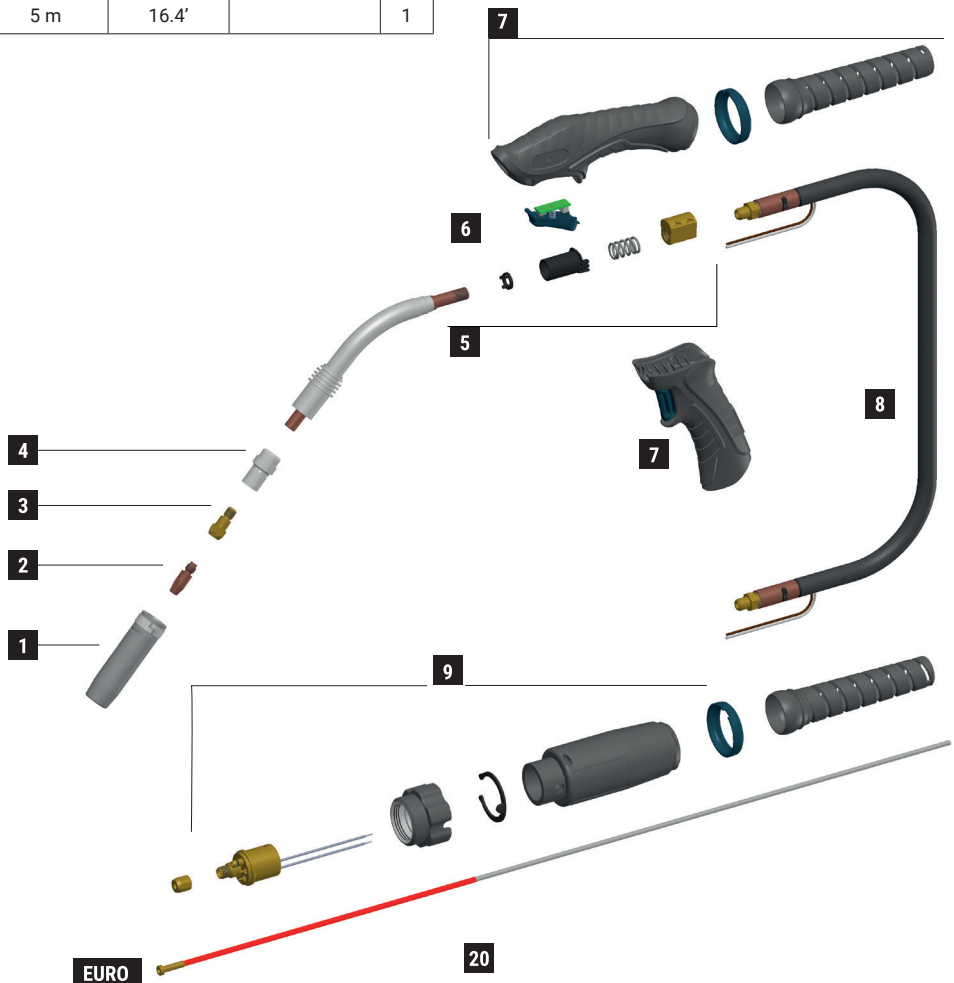

ERGOPLUS 36R

CE EN60974-7

CODE					
MA4234-030	45°	3 m	10'	 EURO	1
MA4234-040	45°	4 m	12'		1
MA4234-050	45°	5 m	16.4'		1
MA4234-030-60SH	SHORT 60°	3 m	10'		1
MA4234-040-60SH	SHORT 60°	4 m	12'		1
MA4234-050-60SH	SHORT 60°	5 m	16.4'		1
MA4234-030-4505	L 45°	3 m	10'		1
MA4234-040-4505	L 45°	4 m	12'		1
MA4234-050-4505	L 45°	5 m	16.4'		1
MA4234-030-4510	XL 45°	3 m	10'		1
MA4234-040-4510	XL 45°	4 m	12'		1
MA4234-050-4510	XL 45°	5 m	16.4'		1

TECHNICAL DATA		
	ERGOPLUS 36R	
	1,47 kg	3.24 lb
	113	
	0,6 ÷ 1,6 mm	.023" ÷ 1/16"
	330A CO2 - 300A Mix*	

*For short 60° Duty Cycle at 35%

MIG *Standard equipment in all torch packages*

MT0566

	CODE			Ø				REF	
1	MC0527		quick release nozzle - 2,5 mm thickness	16 mm	5/8"	84 mm	3"-5/16	-	10
2	MD0005-82		M8 - CuCrZr	1,2 mm	.045"	30 mm	1"-3/16	140.0445	20
3	MD0064-00		M8 - brass			28 mm	1"-3/32	142.0020	20
4	ME0517		ceramic			32,8 mm	1"-9/32	014.0023	10
20	GM0510		red steel liner	1,0 ÷ 1,2 mm	040" ÷ .045"	3 m	10'	124.0026	1
20	GM0511		red steel liner	1,0 ÷ 1,2 mm	040" ÷ .045"	4 m	12'	124.0031	1
20	GM0512		red steel liner	1,0 ÷ 1,2 mm	040" ÷ .045"	5 m	16.4'	124.0035	1

***Complete list of available consumables at the end of this section**

	CODE			
5	FB0947-SP		brass body	1
5	MF1525-SP		Ergoplus 36R torch head 45°	1
5	MF1528-SP		Ergoplus 36R torch head SH 60°	1
5	MF1526-SP		Ergoplus 36R torch head L 45°	1
5	MF1527-SP		Ergoplus 36R torch head XL 45°	1
5	EA1930-SP		spring kit	5
5	BW0595-SP		bush kit	3
5	BW0594-SP		nut kit	3
6	MT0563		trigger kit	1

	CODE			
7	MT0592		handle kit	1
7	MT0566		pistol grip	1
8	MH0819-030		coaxial cable - 3 m / 10'	1
8	MH0819-040		coaxial cable - 4 m / 12'	1
8	MH0819-050		coaxial cable - 5 m / 16.4'	1
9	AR0070		EURO connector - air	1
9	BW0020		metal EURO nut	10
9	FA0026		liner nut M10x1	10
9	MT0565		back box kit EURO	1